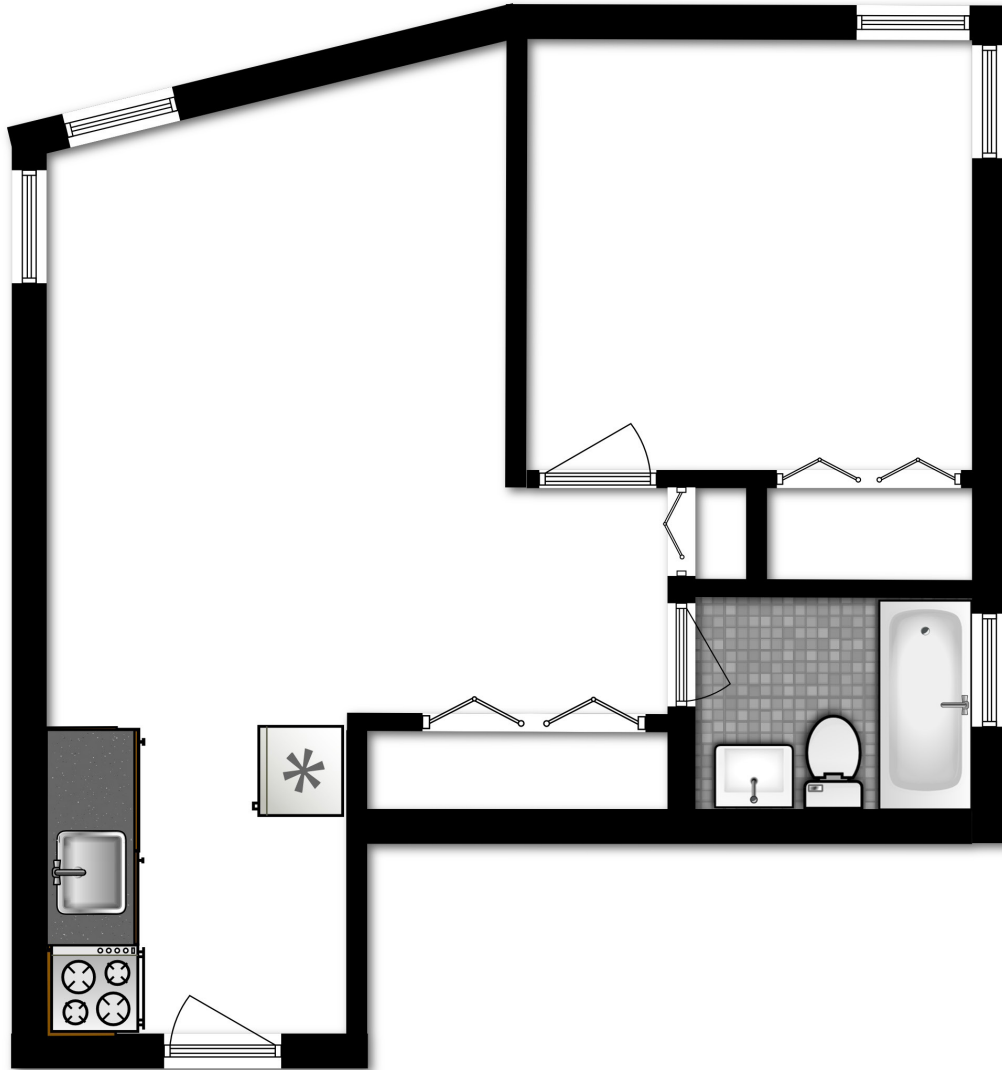

CAPITAL PLAZA APARTMENTS

ONE BEDROOM APARTMENT

525 sq. ft.

One Bedroom Floorplan

ONE BEDROOM APARTMENT

For pricing visit us online at:
capitalplazaapts.com or call

202-759-6085

Service & Other Assistance Animals Welcome